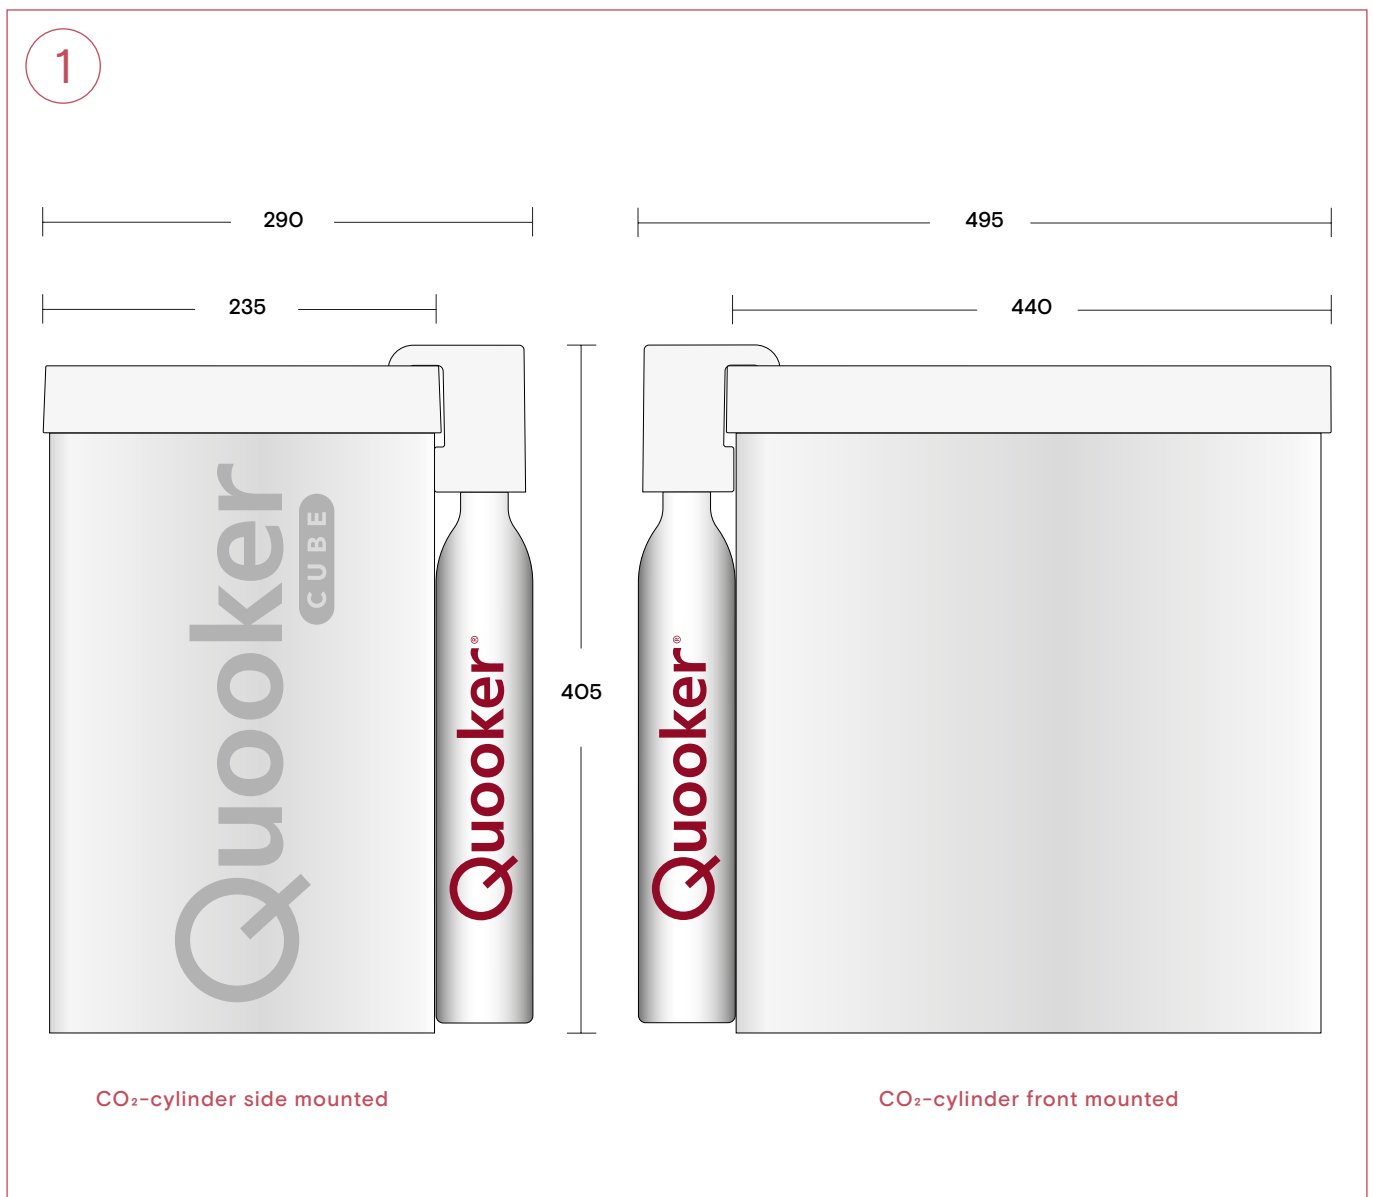

Dimensions CUBE

Quooker®

Dimensions CUBE

1 CUBE with CO₂ cylinder

All dimensions in mm

Quooker®